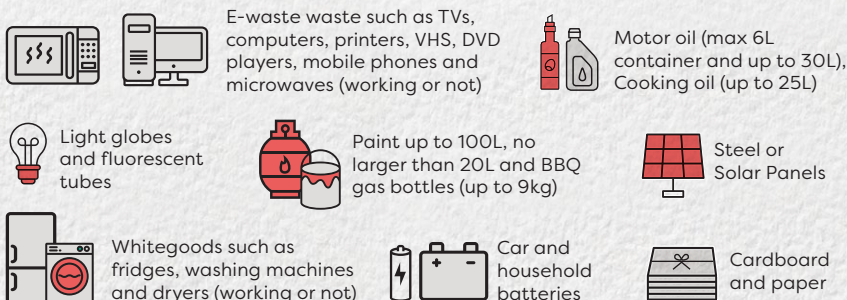

Always FREE to dispose for City of Melton residents. Charges apply for some items for non-residents:

Did you know you can drop off number of household items safely and sustainably at the Melton Recycling Facility for free, all year round?

For more information visit melton.vic.gov.au/waste or call 9747 7200

Councillors and Wards

YOUR LOCAL COUNCILLORS ARE:

CAMBRIDGE WARD

Cr Steve Abboushi
0437 231 680
steve.abboushi@melton.vic.gov.au

Cr Goran Kesic
0437 241 436
goran.kesic@melton.vic.gov.au

Cr Kathy Majdlik
0412 584 058
kathy.majdlik@melton.vic.gov.au

COBURN WARD

Cr Sophie Ramsey
0412 584 067
sophie.ramsey@melton.vic.gov.au

Cr Julie Shannon
0499 801 302
julie.shannon@melton.vic.gov.au

Cr Bob Turner
0412 584 224
bob.turner@melton.vic.gov.au

Cr Ashleigh Vandenberg
0499 801 183
ashleigh.vandenberg@melton.vic.gov.au

WATTS WARD

Cr Lara Carli
0409 951 020
lara.carli@melton.vic.gov.au

Cr Moira Deeming
0499 801 198
moira.deeming@melton.vic.gov.au

Connect with us

MELTON CITY COUNCIL

232 High Street, Melton

193 Caroline Springs Boulevard,
Caroline Springs

31 McKenzie Street, Melton

PO Box 21, Melton VIC 3337

9747 7200

melton.vic.gov.au

[facebook.com/cityofmelton](https://www.facebook.com/cityofmelton)

[Instagram.com/cityofmeltonofficial](https://www.instagram.com/cityofmeltonofficial)