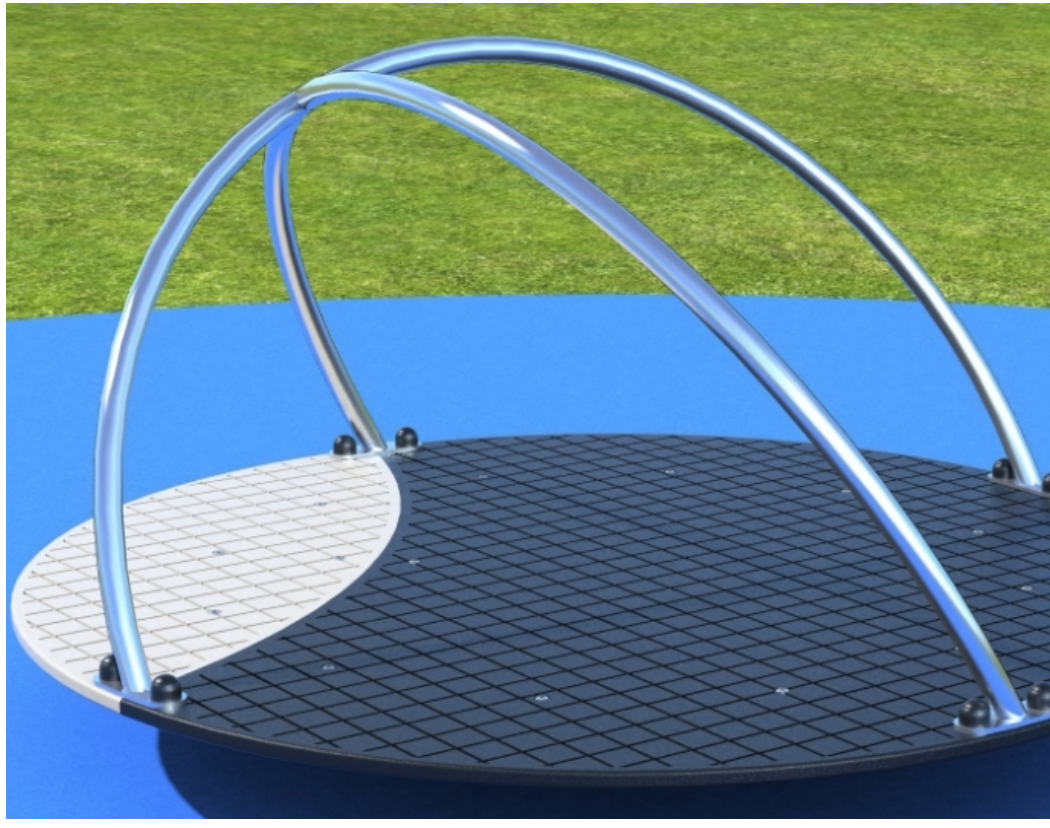

Tower with giant slide and multiple climbing elements. Accessible Interactive play panels to be incorporated in base of tower.