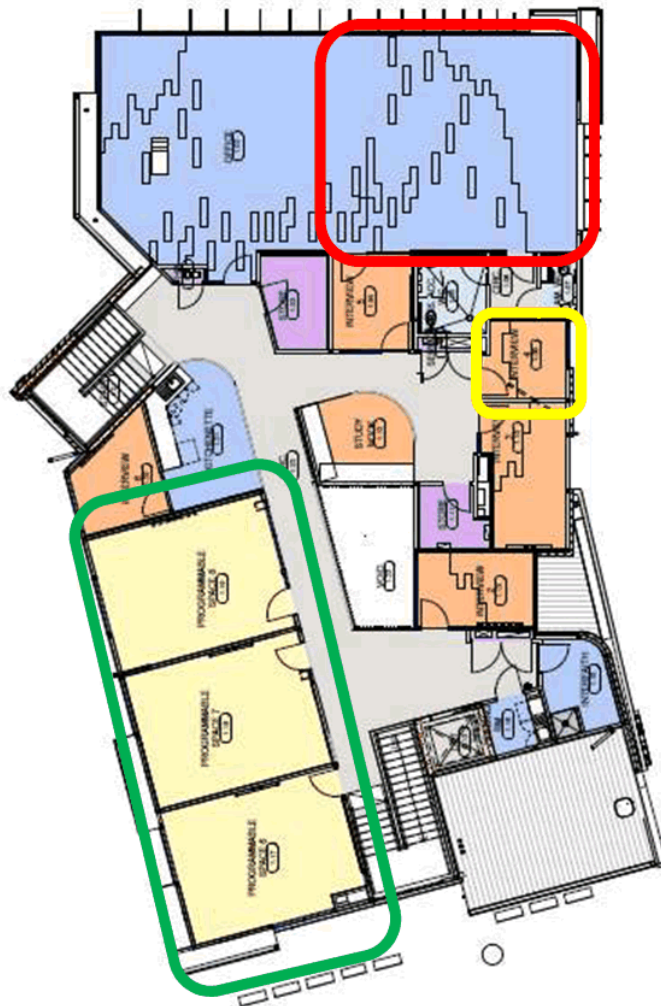

First Floor

Area Circled	Detail
Red	15 workstations in open plan office – proposed leased area
Yellow	1 Interview/meeting room – proposed leased area
Green	3 Programmable Spaces at 30m ² each – proposed leased area