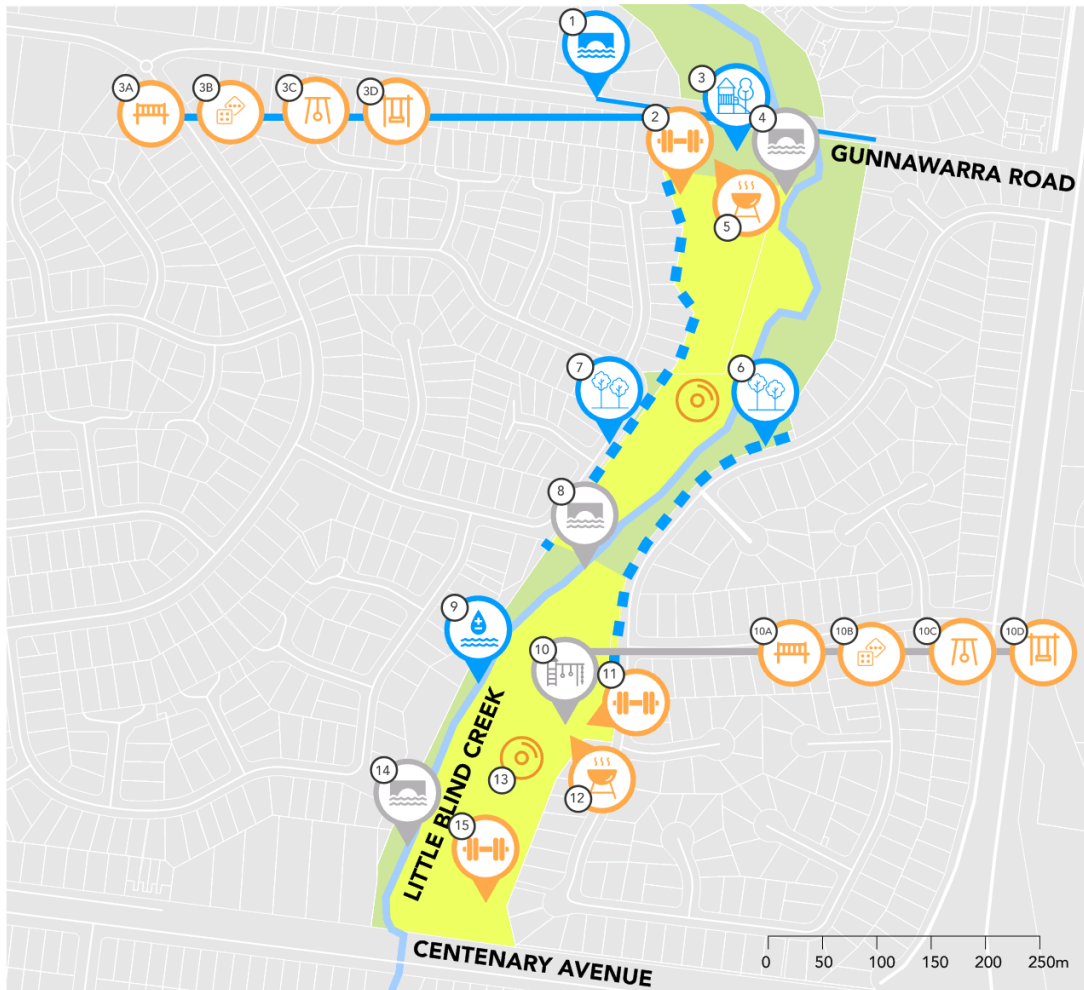

## INDICATIVE MAP OF LITTLE BLIND CREEK, KURUNJANG

**Possible as part of initial scope of work**

- 5, 12: BBQ
- 2, 11, 15: Exercise circuit equipment
- 13: Disc golf areas
- 3A, 10A: Outdoor seating
- 3B, 10B: Board games
- 3C, 10C: Basket swing
- 3D, 10D: Basic swing set

**Ideas for future work**

- 6, 7: Tall planting
- 1: Pedestrian bridge (connecting bicycle network)
- 3: Playground with nature play
- 9: Improve creek health

**Existing infrastructure**

- 4, 8, 14: Existing crossing locations in floodway
- 10: Existing playground