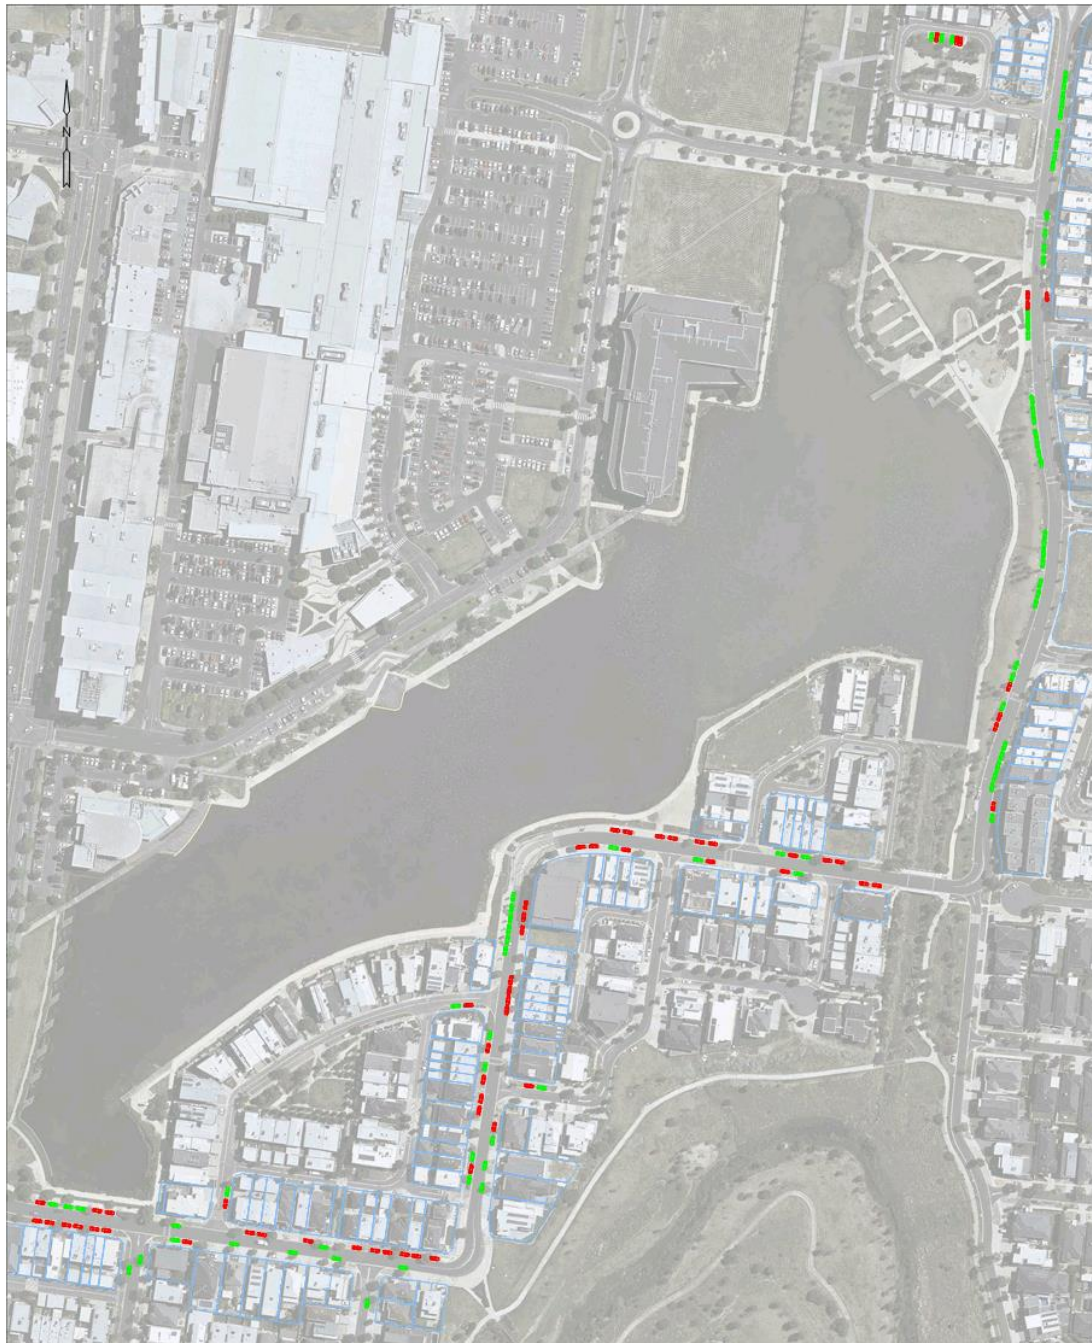

CAR PARKING OCCUPANCY SURVEY RESULTS  
THURSDAY 12 APRIL @ 3PM

- LEGEND
-  OCCUPIED CAR SPACES
  -  AVAILABLE CAR SPACES

CAR PARKING OCCUPANCY SURVEY RESULTS  
FRIDAY 4 MAY @ 7:30PM

- LEGEND
-  OCCUPIED CAR SPACES
  -  AVAILABLE CAR SPACES

CAR PARKING OCCUPANCY SURVEY RESULTS  
SUNDAY 6 MAY @ 12:00PM

- LEGEND
-  OCCUPIED CAR SPACES
  -  AVAILABLE CAR SPACES