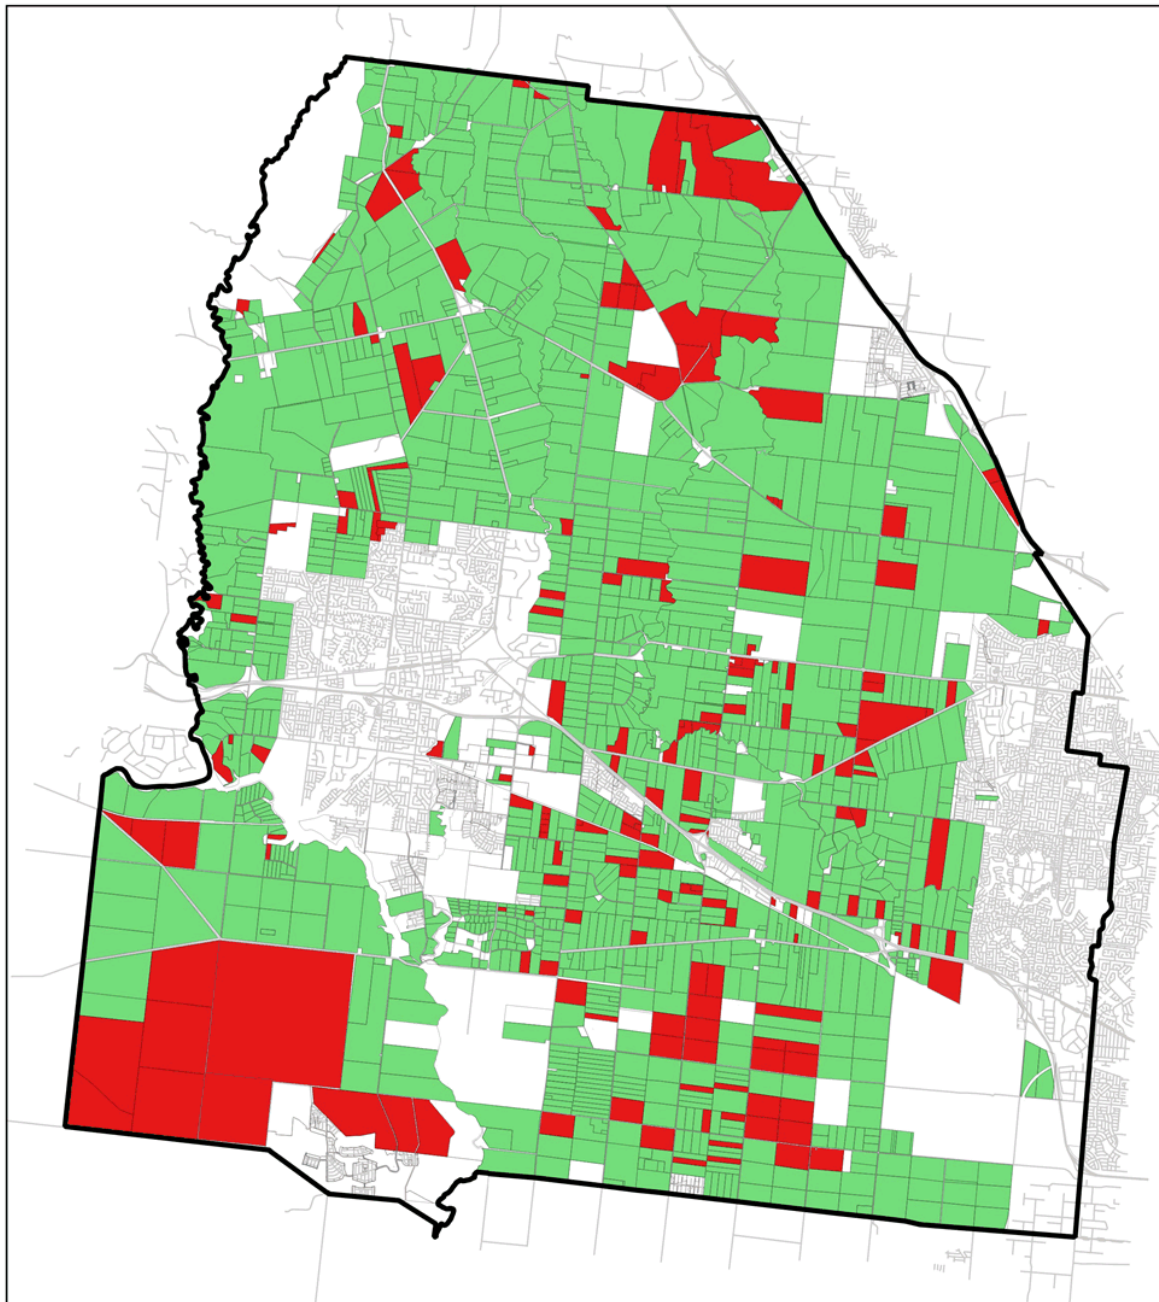

EEP 2017 Inspection Results

0 1 2 3 4 5 6 km

Disclaimer & Use:
This publication may be of assistance to you but the State of Victoria, Melton City Council and its employees do not guarantee that the publication is without flaw of any kind or is wholly appropriate for your particular purpose and therefore disclaims all liability for any error, loss or other consequence which may arise from you relying on any information in the publication.

Projection: GDA1994, MGAz55
Map Produced 20/3/2018

Legend

EEP Weed Inspections - Work Status

- Pass
- Fail