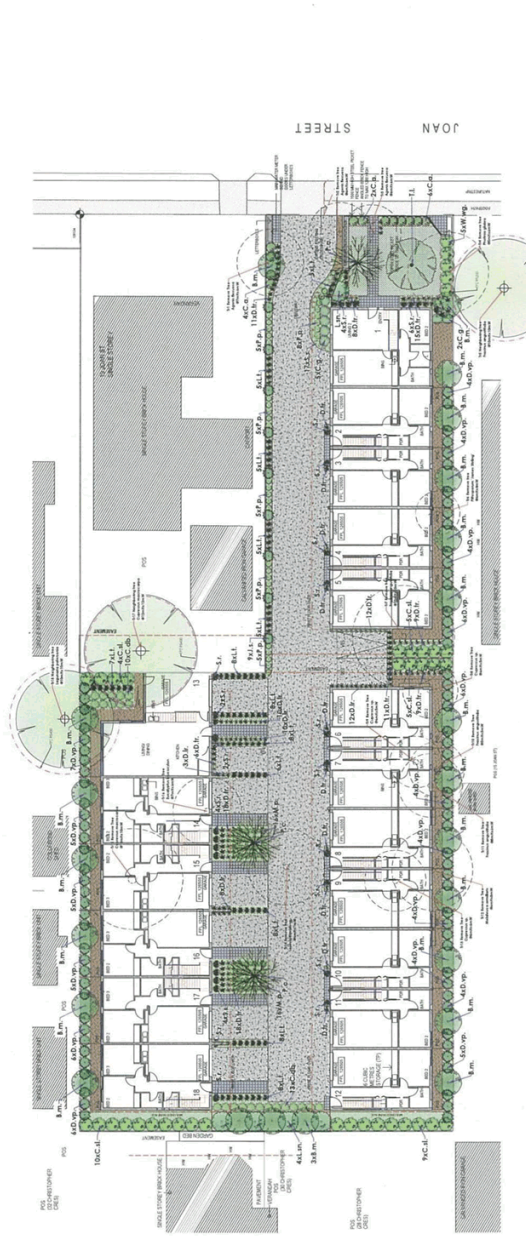

LEGEND

EXISTING TREE (TO BE RETAINED)
Name on subject site plan to be retained report by Arbor Solutions, dated 8th Aug 2017.

EXISTING TREE (TO BE REMOVED)
15m trees on subject site plan to be removed report by Arbor Solutions, dated 8th Aug 2017.

PROPOSED EVERGREEN CANOPY TREE

PROPOSED DECIDUOUS CANOPY TREE

LARGE SHRUBS OR SMALL TREES

SHRUBS

GRASSES/LILIES & OTHER ACCENT PLANTS

GROUNDCOVERS

PROPOSED MULCHED GARDEN BEDS (Landscape Planting Zones)

SELECTED WARM SEASON TURF (Such as Palmetto Buffalo grass)

PROPOSED COLORED CONCRETE DRIVEWAY (To Architect Detail)

PROPOSED PERMEABLE GRAVEL PAVING (SUCH AS LE DALL TOPFINISH OR SIMILAR)

SELECTED NON-SLIP TILE (To Architect Detail)

PROPOSED FLEXIBLE ALUMINIUM GARDEN BED EDGING

PLANT KEY