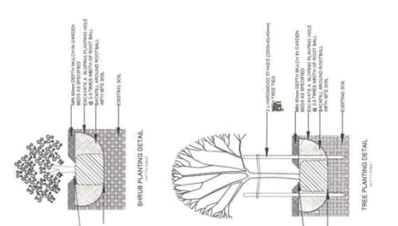

LEGEND

EXISTING TREE (TO BE RETAINED)
Name on subject site plan to be retained report by Arbor Solutions, dated 8th Aug 2017.

EXISTING TREE (TO BE REMOVED)
15m trees on subject site plan to be removed report by Arbor Solutions, dated 8th Aug 2017.

PROPOSED EVERGREEN CANOPY TREE

PROPOSED DECIDUOUS CANOPY TREE

LARGE SHRUBS OR SMALL TREES

SHRUBS

GRASSES/LILIES & OTHER ACCENT PLANTS

GROUNDCOVERS

PROPOSED MULCHED GARDEN BEDS (Landscape Planting Zones)

SELECTED WARM SEASON TURF (Such as Palmetto Buffalo grass)

PROPOSED COLORED CONCRETE DRIVEWAY (To Architect Detail)

PROPOSED PERMEABLE GRAVEL PAVING (SUCH AS LE DALL TOPFINISH OR SIMILAR)

SELECTED NON-SLIP TILE (To Architect Detail)

PROPOSED FLEXIBLE ALUMINIUM GARDEN BED EDGING

PLANT KEY