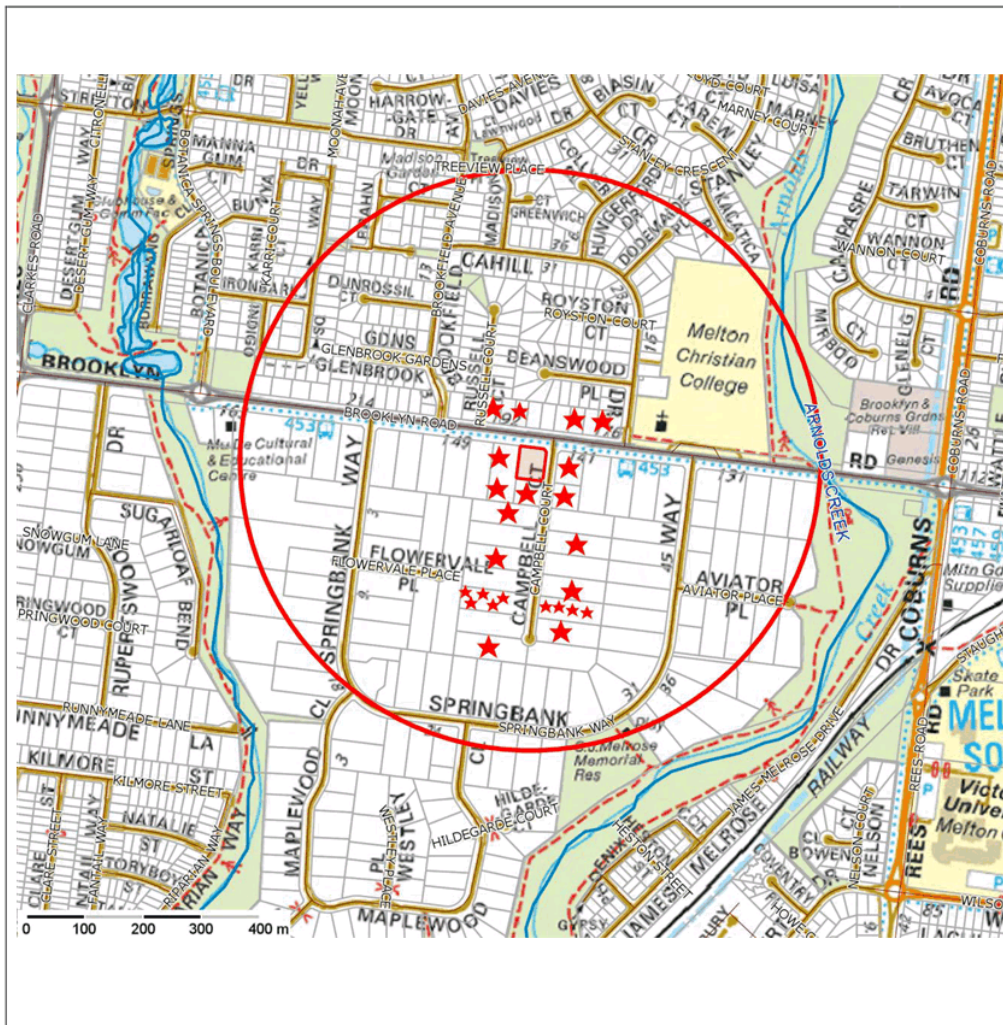

No: PA 2017/5599/1

Address: 143 Brooklyn Road Brookfield 3338

Proposal: Use and development of land for a Childcare Centre with associated car parking and landscaping.

Ward: Coburn

	Subject Site	3/08/2017	
	Objections		Radius = 500m

No: PA 2017/5599/1
Address: 143 Brooklyn Road Brookfield 3338
Proposal: Use and development of land for a Childcare Centre with associated car parking and landscaping.
Ward: Coburn

	Subject Site	3/08/2017	
--	--------------	-----------	--